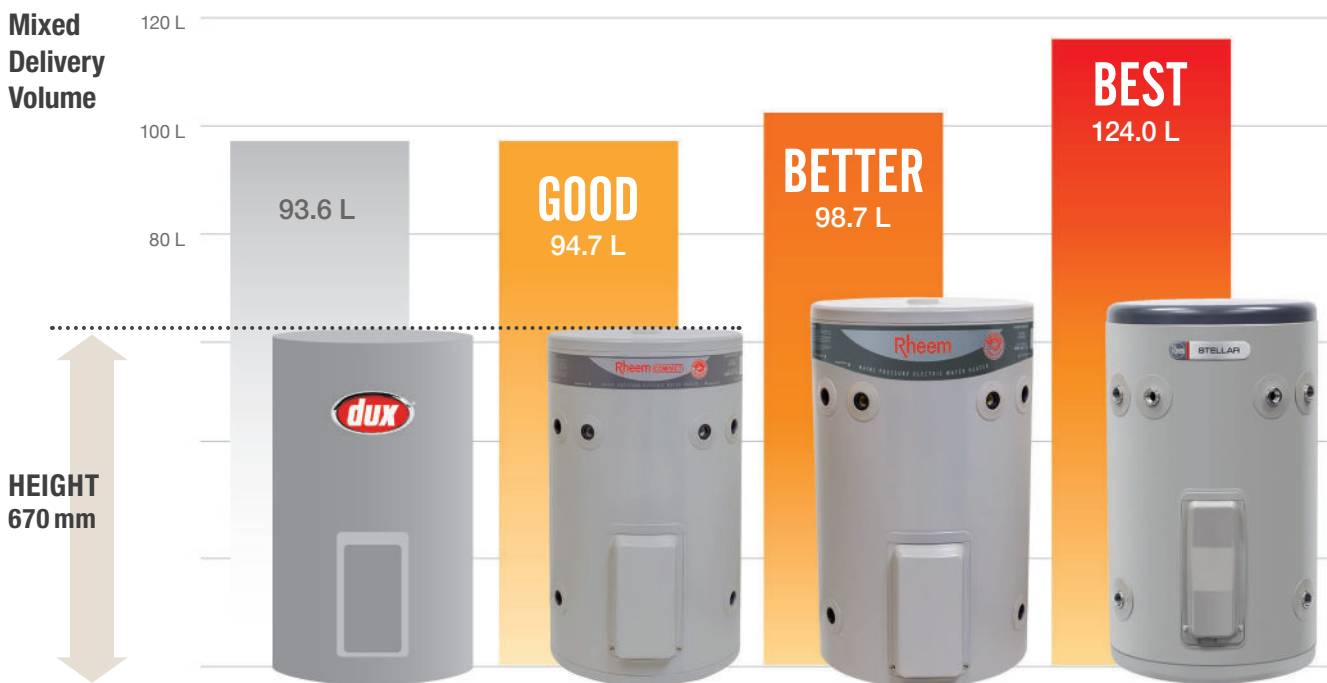

# COMPACT & CLEVER

Don't be short changed when it comes to the choice in small water heaters.

- Rheem Compact 47L is** (191045)
- ✓ 670mm high
  - ✓ 400mm diameter (smallest in class)
  - ✓ equivalent Mixed Hot Water Delivery as Dux Proflo 50<sup>1</sup>

And there are 2 more Rheem models which offer even more.

	DUX PROFLO 50L 50S1	RHEEM COMPACT 47L 191045	RHEEM 50L 191050	RHEEM STELLAR 50L 4A1050
Cylinder Construction	Vitreous	Vitreous	Vitreous	Stainless Steel
Mixed Hot Water Delivery (L) <sup>1</sup>	93.6	94.7	98.7	124.0
Relief Valve Setting (kPa)	1000	1400	1400	1400
Cylinder Warranty (years)	7	7	7	12
Capacity (L)	50	50	53	54
Height (mm)	670	670	695	695
Width (mm)	405	400	400	400
Net Weight Empty (kg)	23	23	24	17
Shower Time @ 45°C <sup>2</sup> (mins)	10.4	10.5	11.0	13.7

1. Source: Mixed Hot Water Delivery tested independantly by AGA to AS/NZS 4692.1.  
 2. Shower Time is calculated from Mixed Hot Water Delivery at 45°C and flow rate of 9L/minute.

Visit [www.Rheem.com.au](http://www.Rheem.com.au) for more information